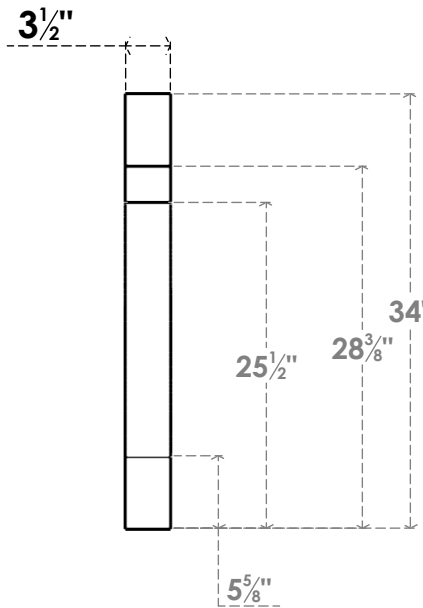

ITEM NUMBER: BRCPC035X34000X34000MRC

3 1/2"W X 34"D X 34"H MERCED ARCHITECTURAL GRADE PVC CLOSED KNEE BRACE

SIDE PROFILE

FRONT PROFILE

ISOMETRIC

EKENA MILLWORK
2300 WEST MAIN ST.
CLARKSVILLE, TX 75426
TOLL FREE: 866-607-0453
WWW.EKENAMILLWORK.COM

NOTES

1. INSTALLATION TO BE COMPLETED IN ACCORDANCE WITH MANUFACTURER'S SPECIFICATIONS.
2. DRAWING MAY NOT BE TO SCALE
3. THIS DRAWING IS INTENDED FOR DESIGN AND PLANNING PURPOSES ONLY.
4. ALL INFORMATION CONTAINED HEREIN WAS CURRENT AT THE TIME OF DEVELOPMENT BUT MUST BE REVIEWED AND APPROVED BY THE PRODUCT MANUFACTURER TO BE CONSIDERED ACCURATE.
5. ARCHITECTURAL GRADE PVC PRODUCTS ARE MADE FROM EXPANDED CELLULAR PVC AND COME NATURALLY WHITE BUT MAY BE PAINTED