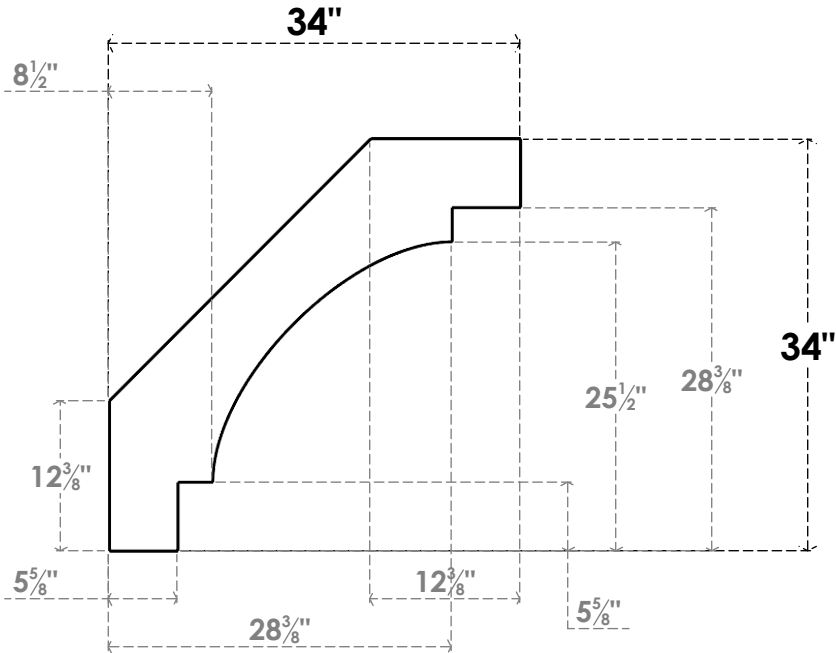

ITEM NUMBER: BRCPC035X34000X34000MRC

3 1/2"W X 34"D X 34"H MERCED ARCHITECTURAL GRADE PVC CLOSED KNEE BRACE

SIDE PROFILE

FRONT PROFILE

ISOMETRIC

EKENA MILLWORK
2300 WEST MAIN ST.
CLARKSVILLE, TX 75426
TOLL FREE: 866-607-0453
WWW.EKENAMILLWORK.COM